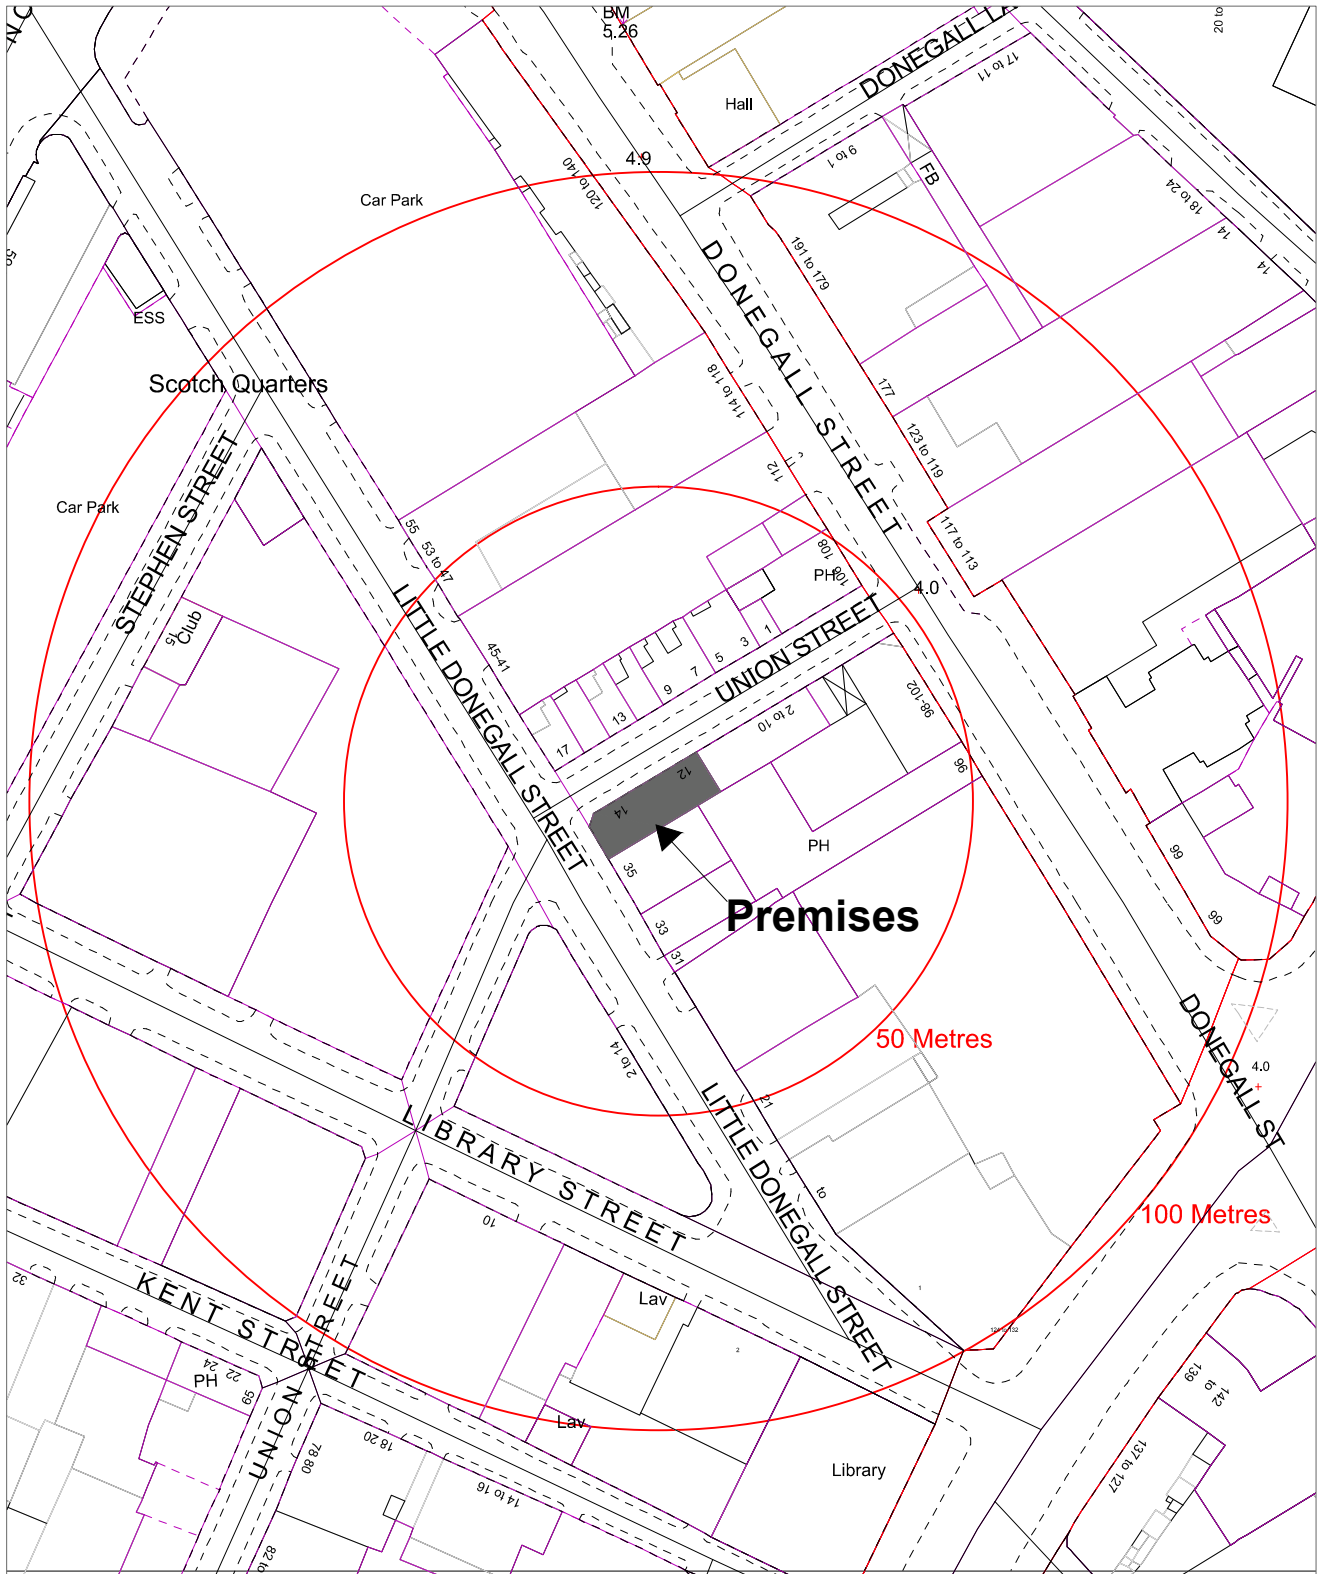

Building Control Service

Appendix 2

DRAWN BY MT
DATE 02/08/2016

The Shoe Factory
12-14 Union Street

SCALE 1:1250